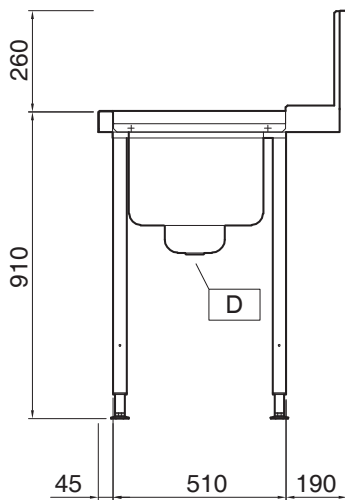

Short Form Specification

Item No. _____

For hood type dishwashers. Constructed in 304 AISI stainless steel with backsplash mm250h. N. 2 square 40x40mm tubular legs on height-adjustable feet. Bowl size mm500x400x250h with drain hole and strainer. Basket direction: from left to right.

Construction

- Stainless steel feet 50 mm adjustable in height to ensure that tables drain back into the dishwasher.
- 700x500x300mm bowl available upon request.
- Included splashback to prevent water spatter.
- Deep anti-drip profiles completely folded with lower edge for safe and easy cleaning.
- All surfaces smooth with polished finish.
- 40x40 mm square tubular legs in AISI 304 stainless steel.
- 304 AISI stainless steel construction throughout.

Optional Accessories

- Strainer basket for prewash tables PNC 864068
- Undershelf for Dishwasher table, 1200 mm PNC 865352
- Floor fastening kit for 2 square legs PNC 865386
- Single plastic drain syphon 2" for Sinks PNC 895313

APPROVAL: _____

Front

Side

Top

Key Information:

External dimensions, Width:	
865329 (PTSBHT12L)	1200 mm
External dimensions, Depth:	745 mm
External dimensions, Height:	1170 mm
Net weight:	ISO 9001; ISO 14001 kg
Splashback Dimensions, Height:	300 mm
Basin dimensions:	500x400x300h