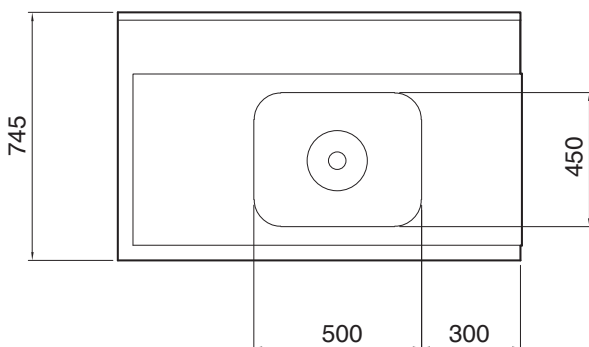

Short Form Specification

Item No. _____

For hood type dishwashers. Constructed in 304 AISI stainless steel with backsplash mm250h. N. 2 square 40x40mm tubular legs on height-adjustable feet. Bowl size mm500x400x250h with drain hole and strainer. Basket direction: from left to right.

Construction

- Stainless steel feet 50 mm adjustable in height to ensure that tables drain back into the dishwasher.
- 700x500x300mm bowl available upon request.
- Included splashback to prevent water spatter.
- Deep anti-drip profiles completely folded with lower edge for safe and easy cleaning.
- All surfaces smooth with polished finish.
- 40x40 mm square tubular legs in AISI 304 stainless steel.
- 304 AISI stainless steel construction throughout.

APPROVAL: _____

Front

Side

Top

Key Information:

External dimensions, Width:	
865329 (PTSBHT12L)	1200 mm
External dimensions, Depth:	745 mm
External dimensions, Height:	1170 mm
Net weight:	ISO 9001; ISO 14001 kg
Splashback Dimensions, Height:	300 mm
Basin dimensions:	500x400x300h

Handling System for Hood type
Pre-wash Table with 500x400 Bowl and Strainer Left to Right, 1200mm

The company reserves the right to make modifications to the products
without prior notice. All information correct at time of printing.