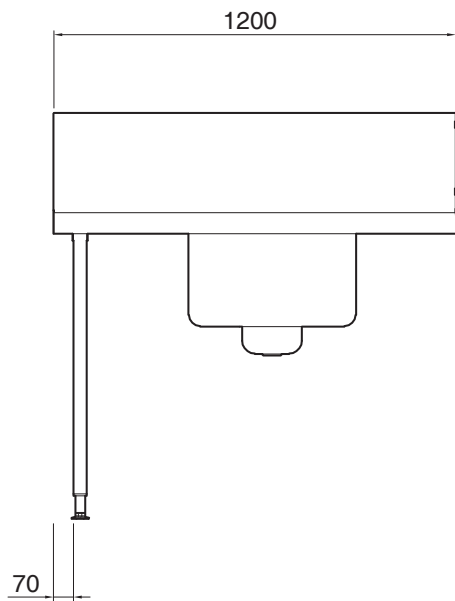

Short Form Specification

Item No. _____

For hood type dishwashers. Constructed in 304 AISI stainless steel with backsplash mm250h. N. 2 square 40x40mm tubular legs on height-adjustable feet. Bowl size mm500x400x250h with drain hole and strainer. Basket direction: from left to right.

Main Features

- Supplied knocked-down and easy to assemble.
- To be secured to the dishwasher and fitted to the receiving and sorting tables at the other end.
- Plain undershelves and pre-rinse units available as optional accessories.
- Designed for 500x500 mm dishwashing racks.

Construction

- Stainless steel feet 50 mm adjustable in height to ensure that tables drain back into the dishwasher.
- 700x500x300mm bowl available upon request.
- Included splashback to prevent water spatter.
- Deep anti-drip profiles completely folded with lower edge for safe and easy cleaning.
- All surfaces smooth with polished finish.
- 40x40 mm square tubular legs in AISI 304 stainless steel.
- 304 AISI stainless steel construction throughout.

APPROVAL: _____

Front

Side

Top

Key Information:

External dimensions, Width:	
865329 (PTSBHT12L)	1200 mm
External dimensions, Depth:	745 mm
External dimensions, Height:	1170 mm
Net weight:	ISO 9001; ISO 14001 kg
Splashback Dimensions, Height:	300 mm
Basin dimensions:	500x400x300h